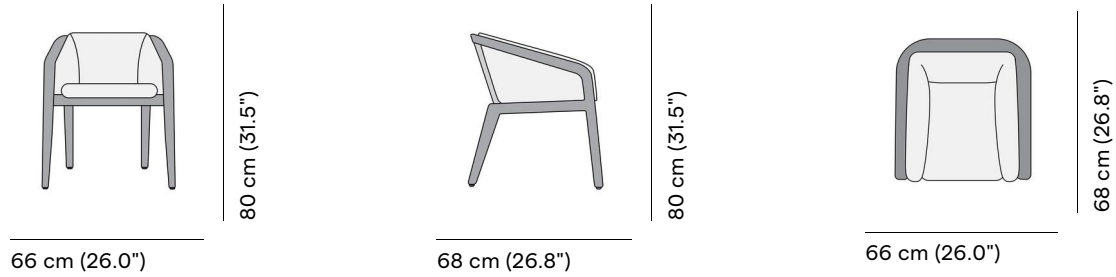

HFTS T007
teak scuro textiles black

Suggested colour combinations

TE TOSCANA 1

Manutti

manutti.com

Technical drawing

Maintenance

To maintain and protect your Manutti pieces, we've developed a series of products that will guarantee their extended lifespan and your carefree enjoyment for many years to come.